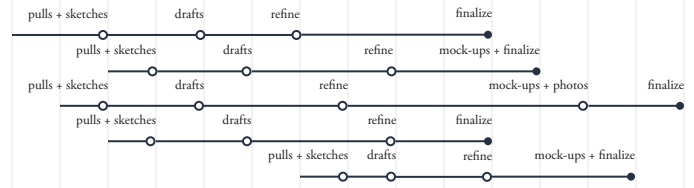

TIMELINE

THESIS 2 EXPLORATIONS

THESIS 3 REFINEMENT

1 2 3 4 5 6 7 8 9 10 11 12 13 14 15

1 2 3 4 5 6 7 8 9 10 11 12 13 14 15

VISUAL SYSTEM

CAFE

- Signage
- Menu Board
- Packaging
- Menus
- Uniform

MARKETPLACE

- Display Signage
- Food Stories
- Produce List
- Art Installations

WEBSITE

- Minimum of 8 Pages

LABELING SYSTEM

- Icons
- Food Label Design
- Food Label In-Use

USER TESTING

test signage, labeling system